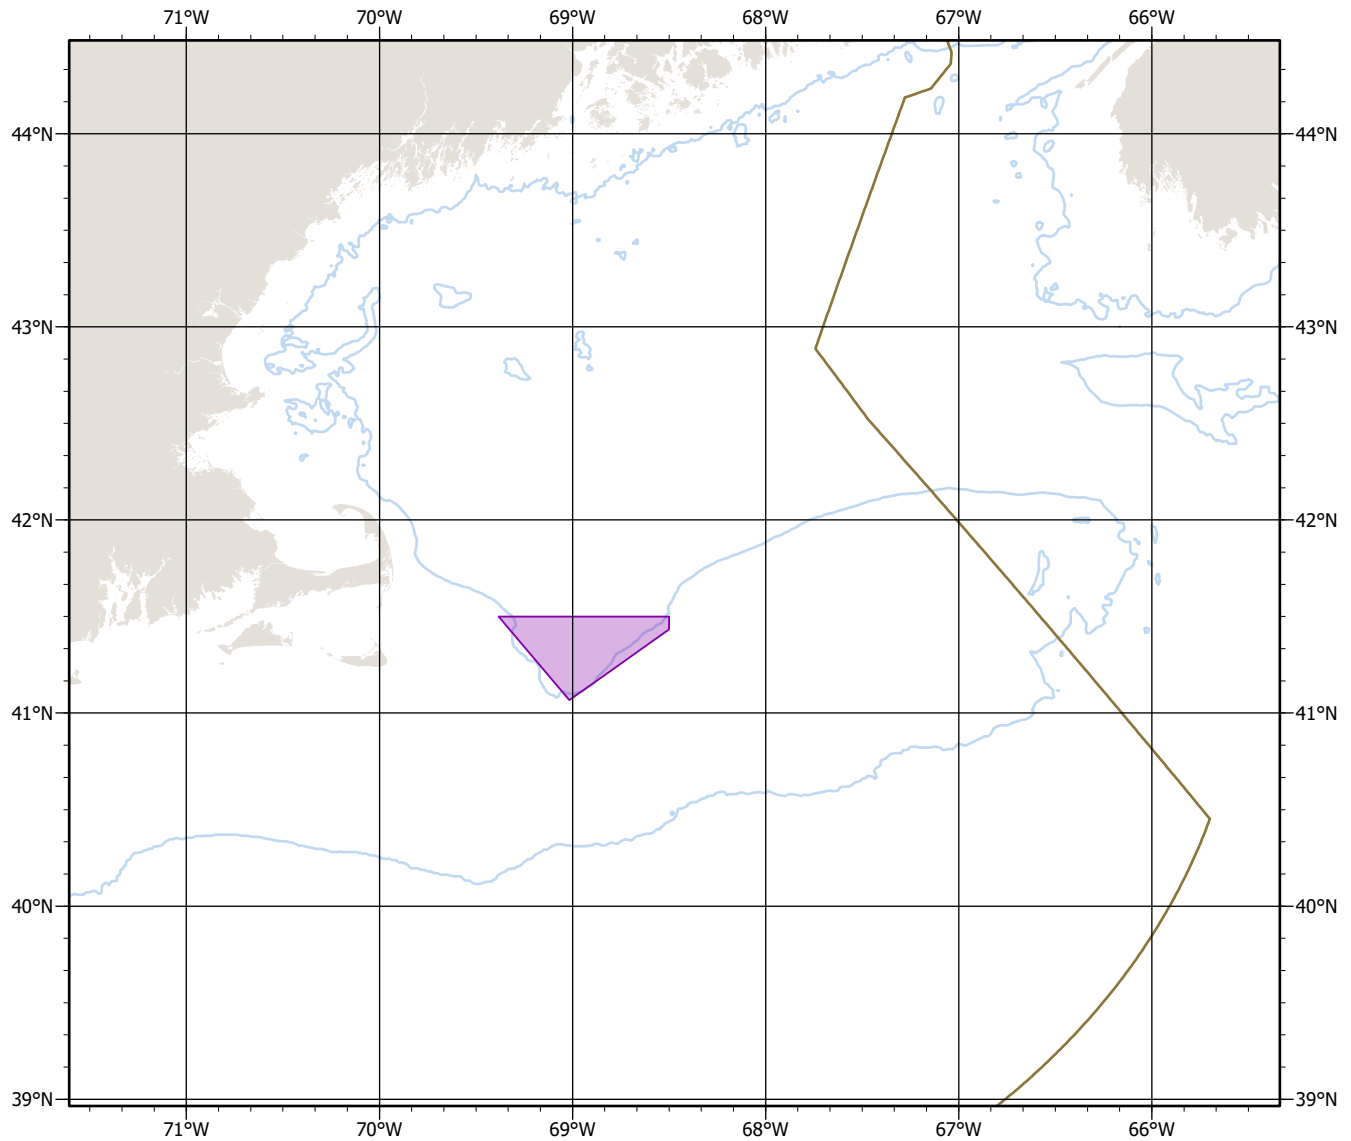

Closed Area 1 North

This map includes Closed Area 1 North. 3/21/2023.

-  Closed Area 1 North
-  50 Fathom Bathymetry
-  Exclusive Economic Zone