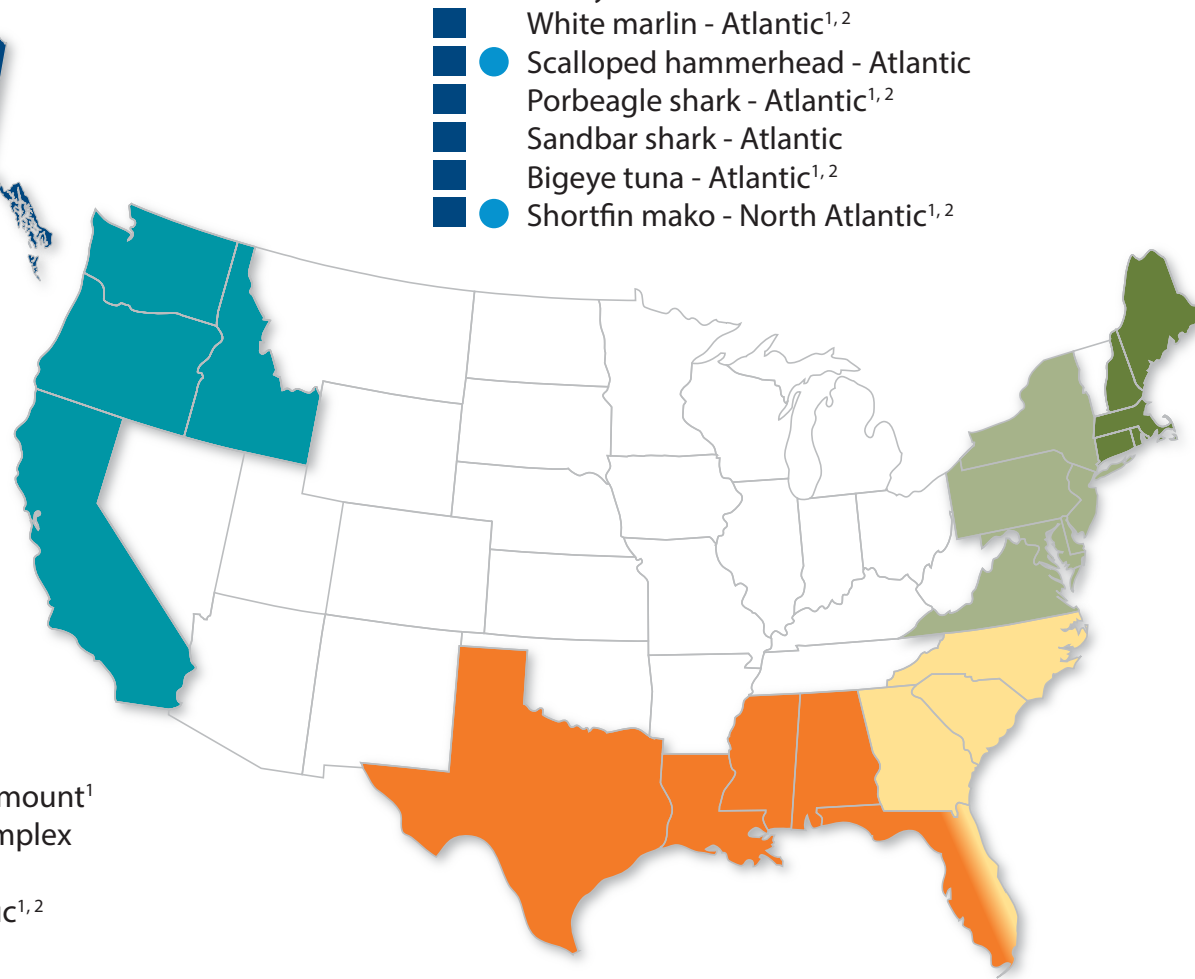

Pacific and Western Pacific:

- Pacific bluefin tuna - Pacific^{1, 2}
- Swordfish - Eastern Pacific^{1, 2, 3}

Western Pacific:

- Striped marlin - Western/Central Pacific^{1, 2}
- Seamount Groundfish Complex - Hancock Seamount¹
- American Samoa Bottomfish Multi-species Complex
- Guam Bottomfish Multi-species Complex
- Oceanic whitetip shark - Western/Central Pacific^{1, 2}
- Silky shark - Central/Western Pacific¹

Highly Migratory Species:

- Blacknose shark - Atlantic
- Blue marlin - Atlantic^{1, 2}
- Dusky shark - Atlantic¹
- White marlin - Atlantic^{1, 2}
- Scalloped hammerhead - Atlantic
- Porbeagle shark - Atlantic^{1, 2}
- Sandbar shark - Atlantic
- Bigeye tuna - Atlantic^{1, 2}
- Shortfin mako - North Atlantic^{1, 2}

Mid-Atlantic:

- Bluefish - Atlantic coast
- ● Atl. mackerel - Gulf of Maine/Cape Hatteras

South Atlantic:

- Hogfish - Florida Keys/East Florida¹
- ● Red snapper - South Atlantic
- Red porgy
- ● Snowy grouper
- ● Gag - South Atlantic
- Red grouper - South Atlantic

Gulf of Mexico:

- Cobia
- ● Greater amberjack
- ● Gag - Gulf of Mexico
- Cuba snapper¹
- Gulf of Mexico Jacks Complex¹
- Mid-Water Snapper Complex¹

Caribbean:

- Goliath grouper¹
- Nassau grouper¹
- Queen conch¹