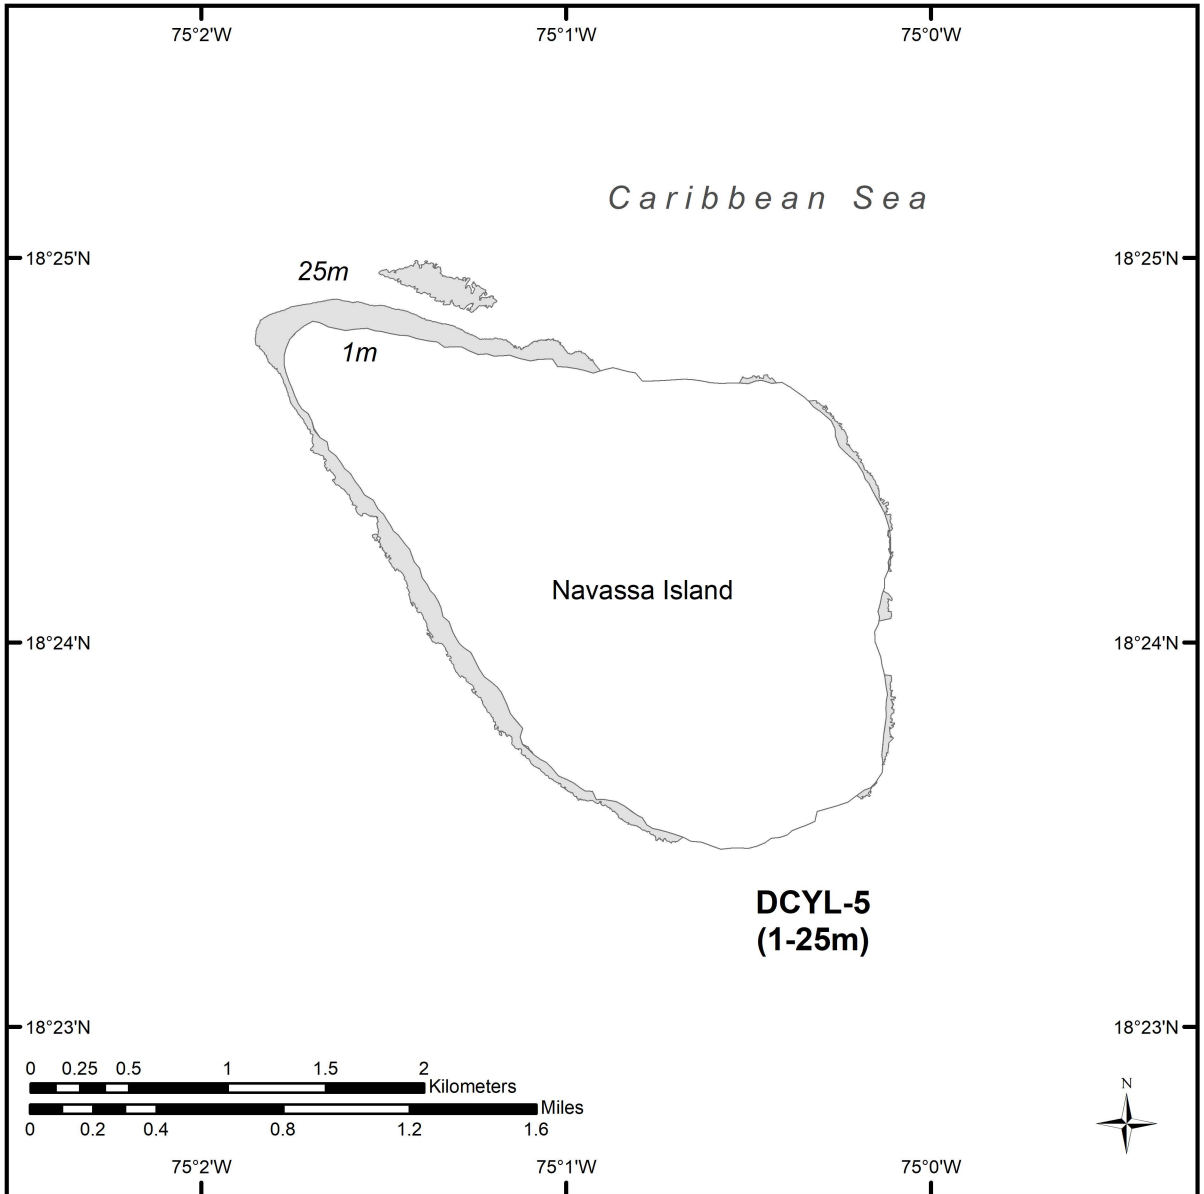

Dendrogyra cylindrus DCYL-1 Unit

Map 4.1

Legend

 *Dendrogyra cylindrus* Critical Habitat

This map illustrates *Dendrogyra cylindrus* critical habitat. For clarification of the critical habitat definition, please refer to the narrative description.
GMFMC - Gulf of Mexico Fishery Management Council, SAFMC - South Atlantic Fishery Management Council.

Legend

 *Dendrogyra cylindrus* Critical Habitat

This map illustrates *Dendrogyra cylindrus* critical habitat. For clarification of the critical habitat definition, please refer to the narrative description.

Legend

-  *Dendrogyra cylindrus* Critical Habitat
-  Exclusive Economic Zone

This map illustrates *Dendrogyra cylindrus* critical habitat. For clarification of the critical habitat definition, please refer to the narrative description.