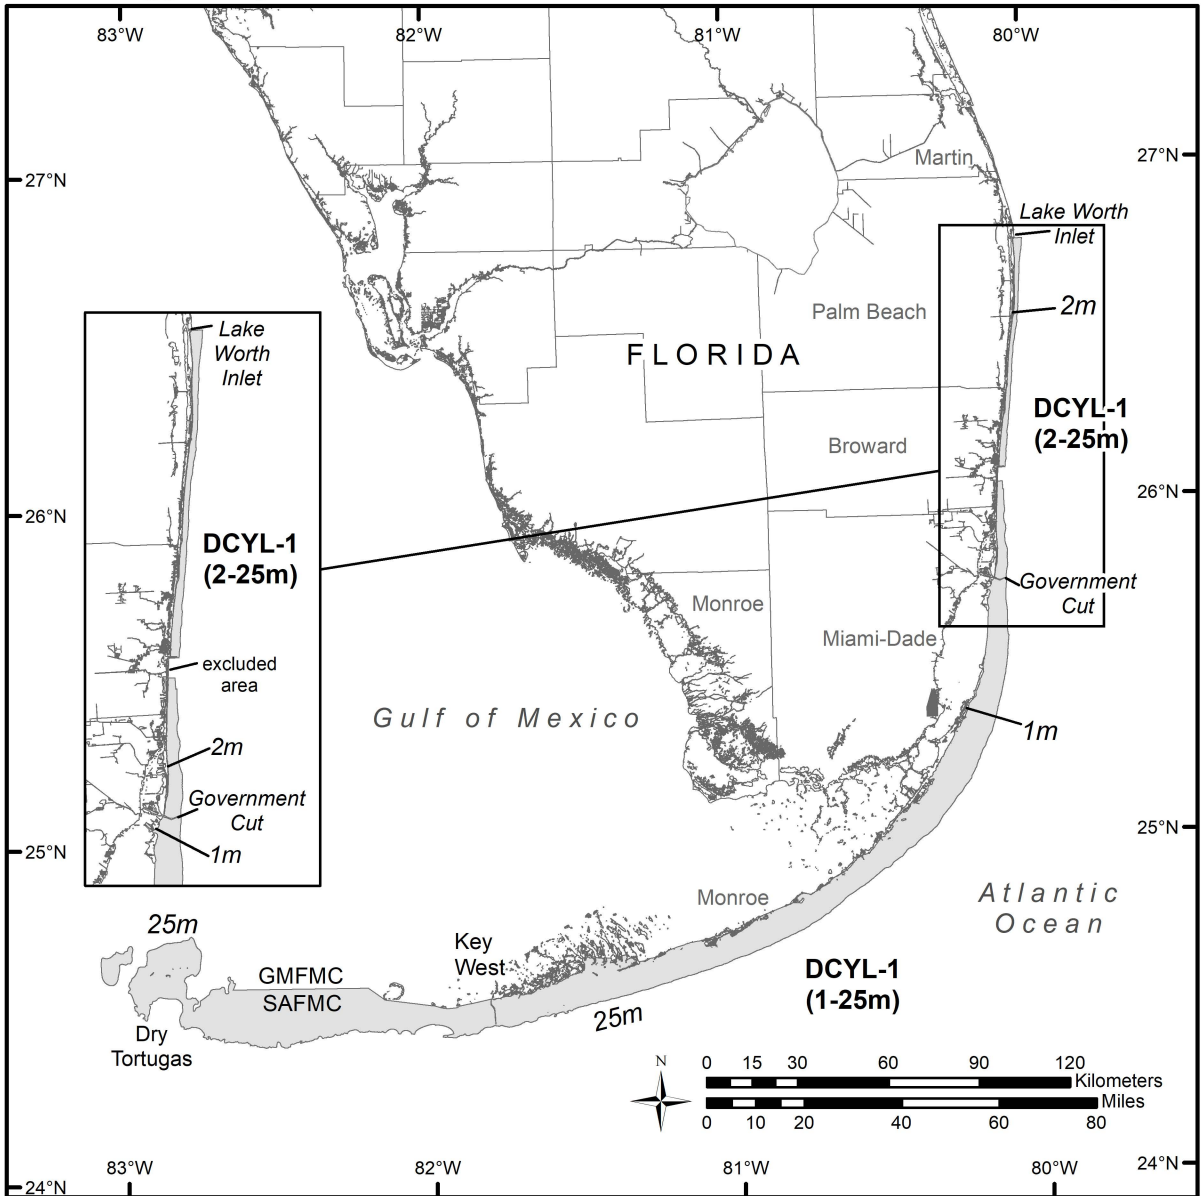

Dendrogyra cylindrus DCYL-1 Unit

Map 4.1

Legend

 *Dendrogyra cylindrus* Critical Habitat

This map illustrates *Dendrogyra cylindrus* critical habitat. For clarification of the critical habitat definition, please refer to the narrative description.
GMFMC - Gulf of Mexico Fishery Management Council, SAFMC - South Atlantic Fishery Management Council.

Legend

 *Dendrogyra cylindrus* Critical Habitat

This map illustrates *Dendrogyra cylindrus* critical habitat. For clarification of the critical habitat definition, please refer to the narrative description.

Legend

-  *Dendrogyra cylindrus* Critical Habitat
-  Exclusive Economic Zone

This map illustrates *Dendrogyra cylindrus* critical habitat. For clarification of the critical habitat definition, please refer to the narrative description.