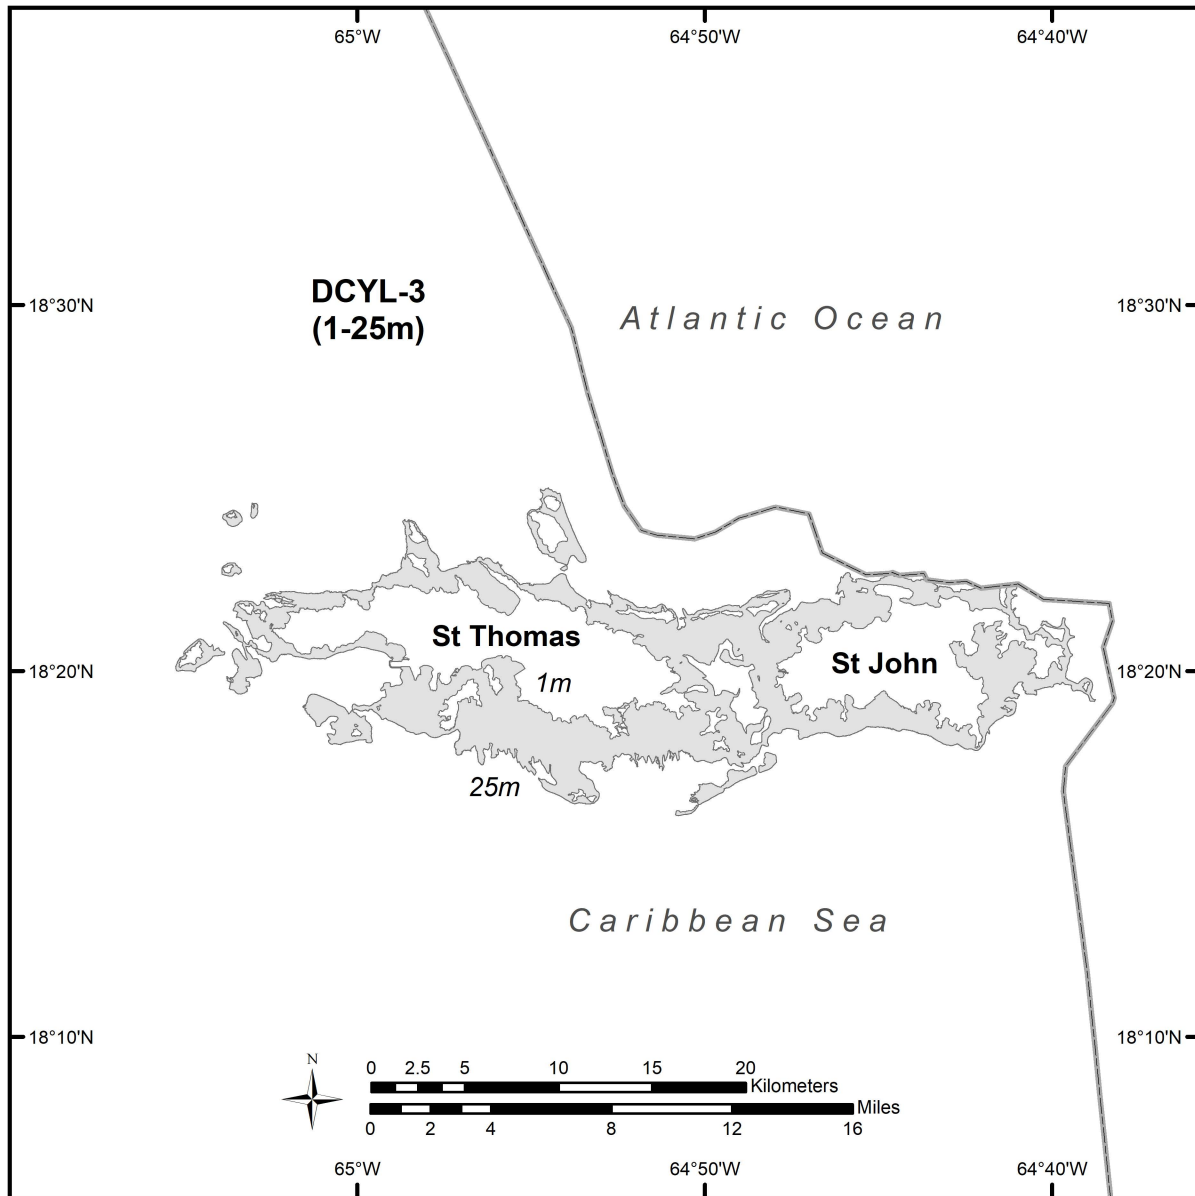

Dendrogyra cylindrus DCYL-1 Unit

Map 4.1

Legend

 *Dendrogyra cylindrus* Critical Habitat

This map illustrates *Dendrogyra cylindrus* critical habitat. For clarification of the critical habitat definition, please refer to the narrative description.
GMFMC - Gulf of Mexico Fishery Management Council, SAFMC - South Atlantic Fishery Management Council.

Legend

 *Dendrogyra cylindrus* Critical Habitat

This map illustrates *Dendrogyra cylindrus* critical habitat. For clarification of the critical habitat definition, please refer to the narrative description.

Legend

-  *Dendrogyra cylindrus* Critical Habitat
-  Exclusive Economic Zone

This map illustrates *Dendrogyra cylindrus* critical habitat. For clarification of the critical habitat definition, please refer to the narrative description.