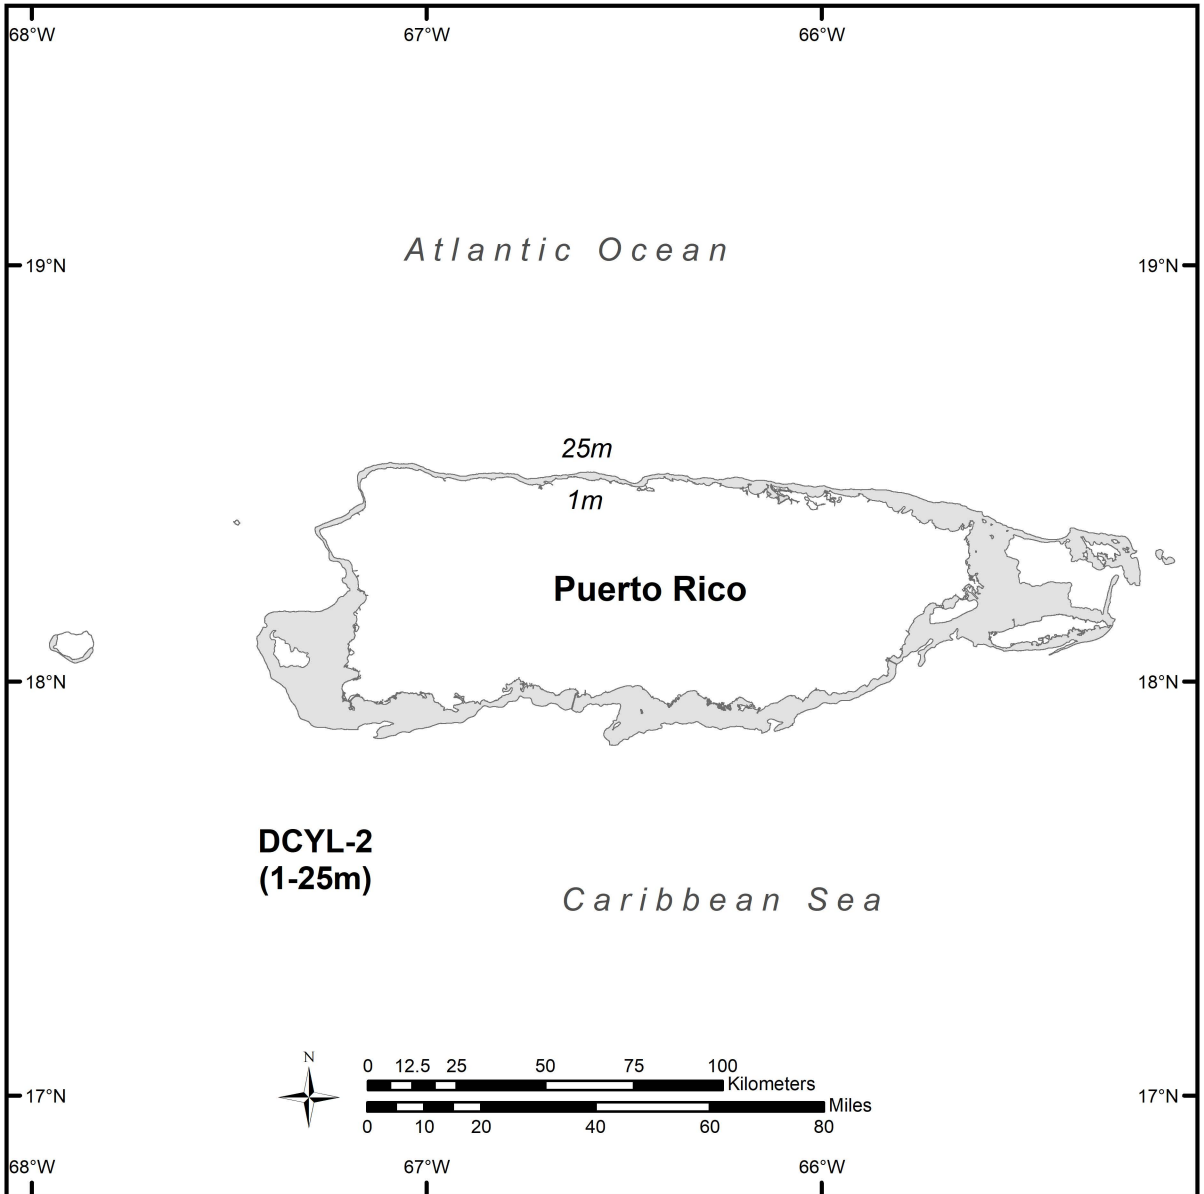

Dendrogyra cylindrus DCYL-1 Unit

Map 4.1

Legend

 *Dendrogyra cylindrus* Critical Habitat

This map illustrates *Dendrogyra cylindrus* critical habitat. For clarification of the critical habitat definition, please refer to the narrative description.
GMFMC - Gulf of Mexico Fishery Management Council, SAFMC - South Atlantic Fishery Management Council.

Legend

 *Dendrogyra cylindrus* Critical Habitat

This map illustrates *Dendrogyra cylindrus* critical habitat. For clarification of the critical habitat definition, please refer to the narrative description.

Legend

-  *Dendrogyra cylindrus* Critical Habitat
-  Exclusive Economic Zone

This map illustrates *Dendrogyra cylindrus* critical habitat. For clarification of the critical habitat definition, please refer to the narrative description.