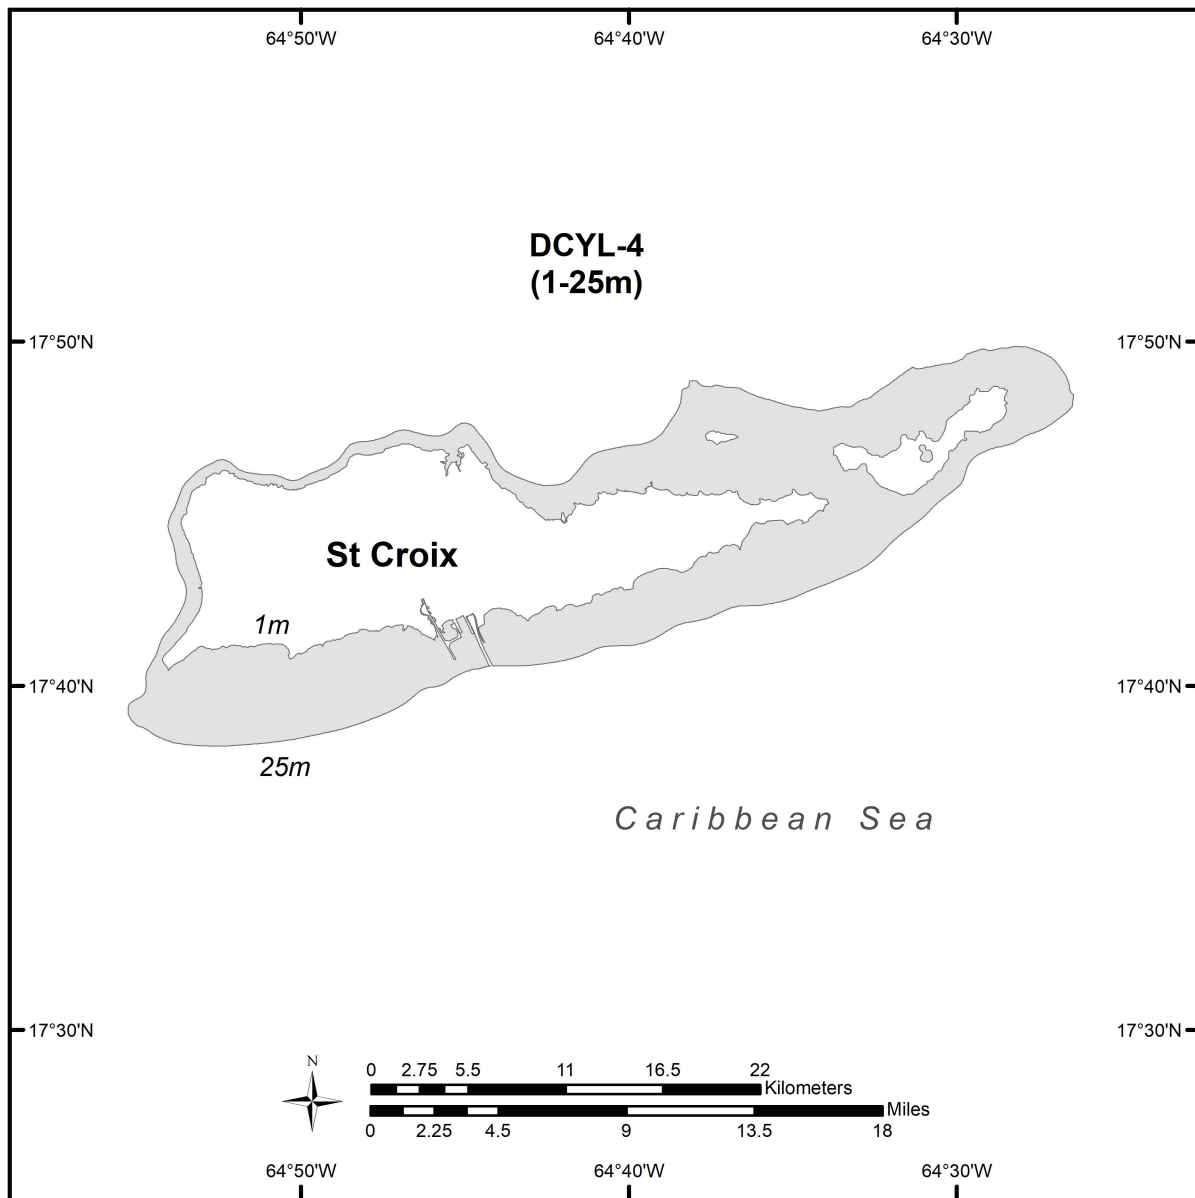

Dendrogyra cylindrus DCYL-1 Unit

Map 4.1

Legend

 *Dendrogyra cylindrus* Critical Habitat

This map illustrates *Dendrogyra cylindrus* critical habitat. For clarification of the critical habitat definition, please refer to the narrative description.
GMFMC - Gulf of Mexico Fishery Management Council, SAFMC - South Atlantic Fishery Management Council.

Legend

 *Dendrogyra cylindrus* Critical Habitat

This map illustrates *Dendrogyra cylindrus* critical habitat. For clarification of the critical habitat definition, please refer to the narrative description.

Legend

-  *Dendrogyra cylindrus* Critical Habitat
-  Exclusive Economic Zone

This map illustrates *Dendrogyra cylindrus* critical habitat. For clarification of the critical habitat definition, please refer to the narrative description.