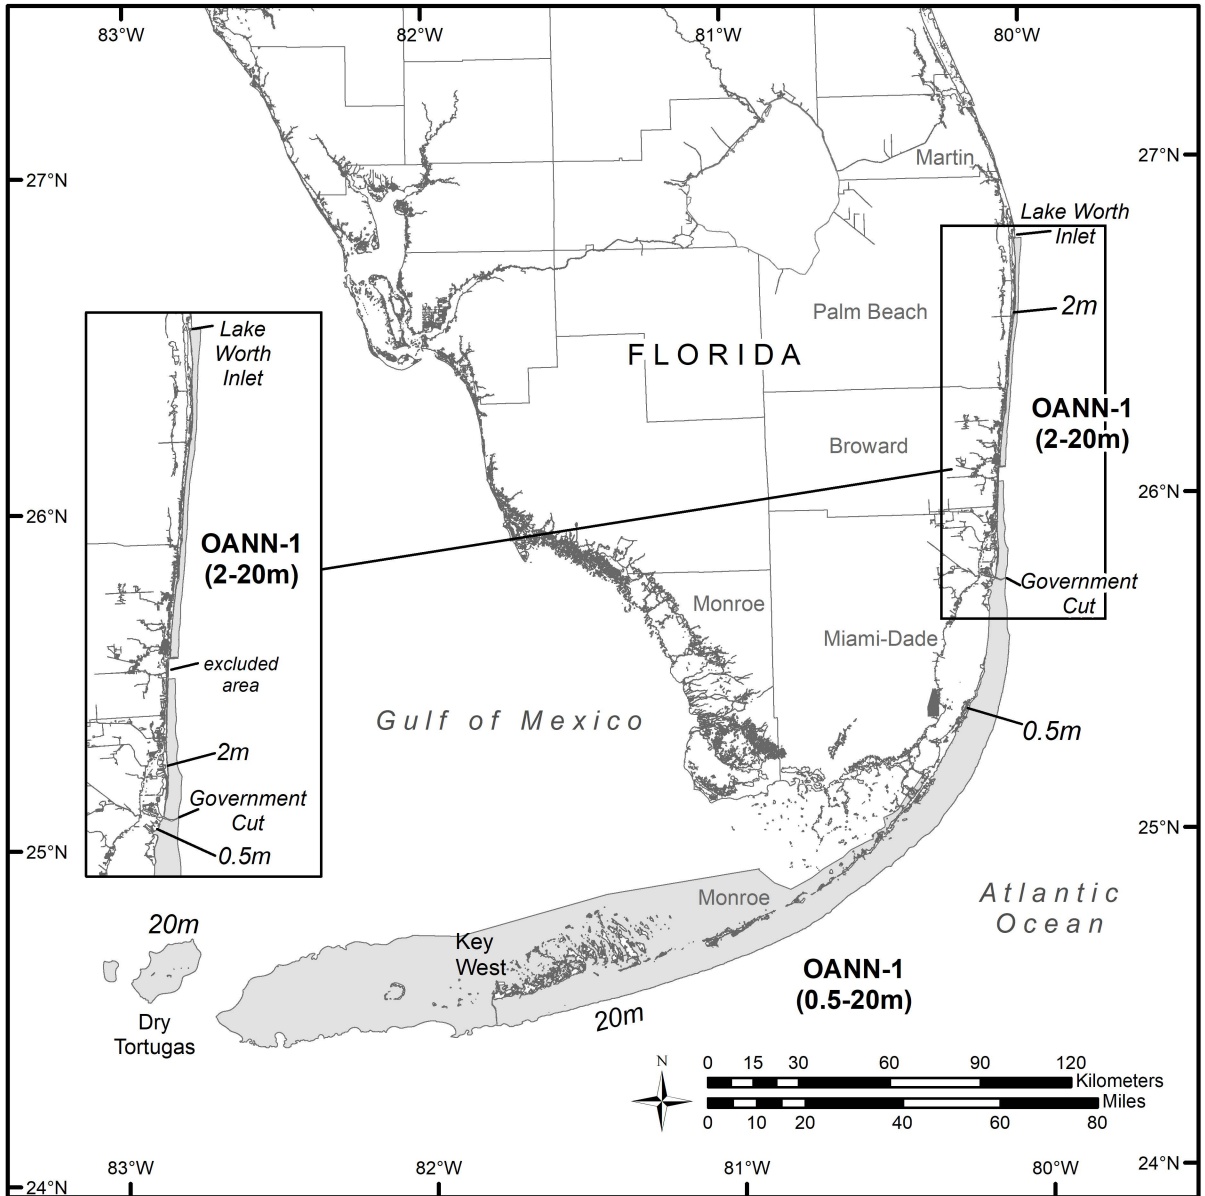

Orbicella annularis OANN-1 Unit

Map 1.1

Legend

 *Orbicella annularis* Critical Habitat

This map illustrates *Orbicella annularis* critical habitat. For clarification of the critical habitat definition, please refer to the narrative description.
GMFMC - Gulf of Mexico Fishery Management Council, SAFMC - South Atlantic Fishery Management Council.

Legend

 *Orbicella annularis* Critical Habitat

This map illustrates *Orbicella annularis* critical habitat. For clarification of the critical habitat definition, please refer to the narrative description.