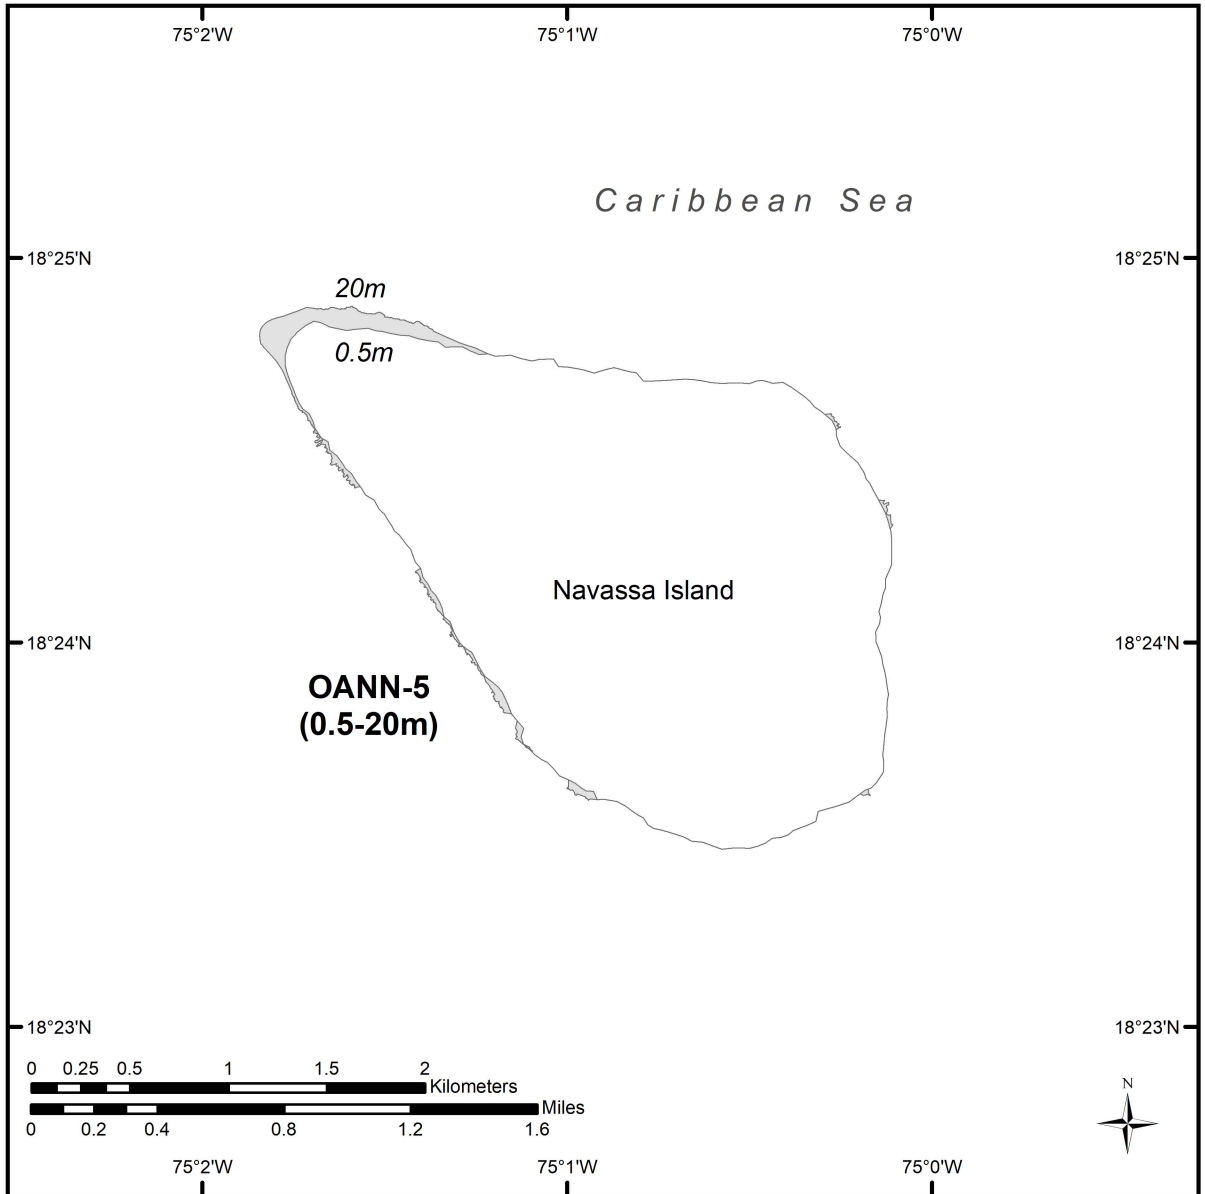

Legend

 *Orbicella annularis* Critical Habitat

This map illustrates *Orbicella annularis* critical habitat. For clarification of the critical habitat definition, please refer to the narrative description.