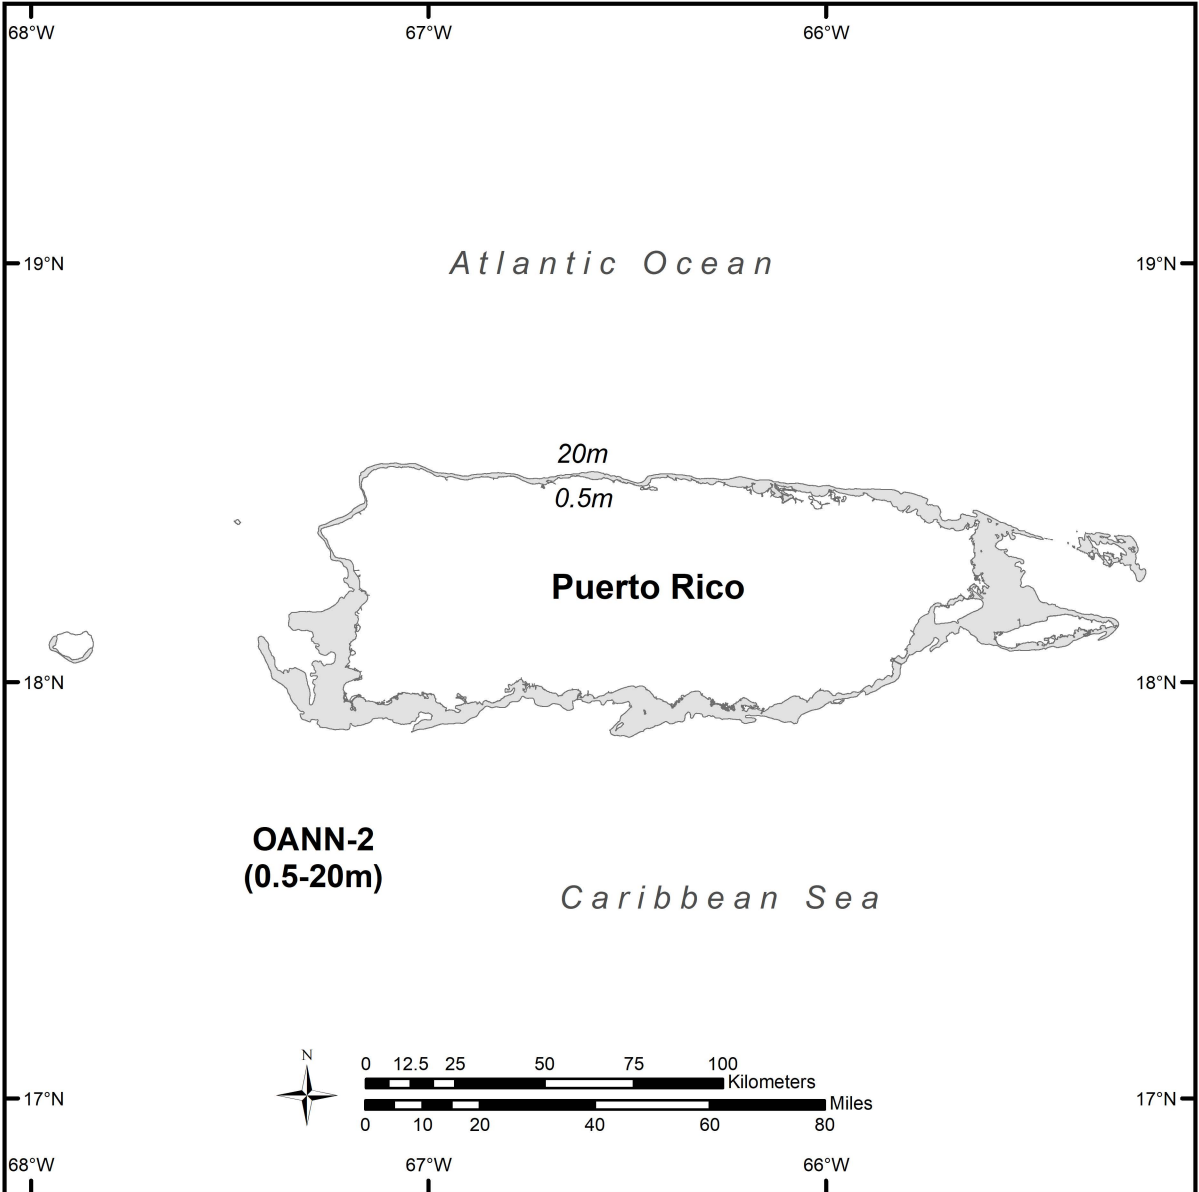

Orbicella annularis OANN-1 Unit

Map 1.1

Legend

 *Orbicella annularis* Critical Habitat

This map illustrates *Orbicella annularis* critical habitat. For clarification of the critical habitat definition, please refer to the narrative description.
GMFMC - Gulf of Mexico Fishery Management Council, SAFMC - South Atlantic Fishery Management Council.

Legend

 *Orbicella annularis* Critical Habitat

This map illustrates *Orbicella annularis* critical habitat. For clarification of the critical habitat definition, please refer to the narrative description.