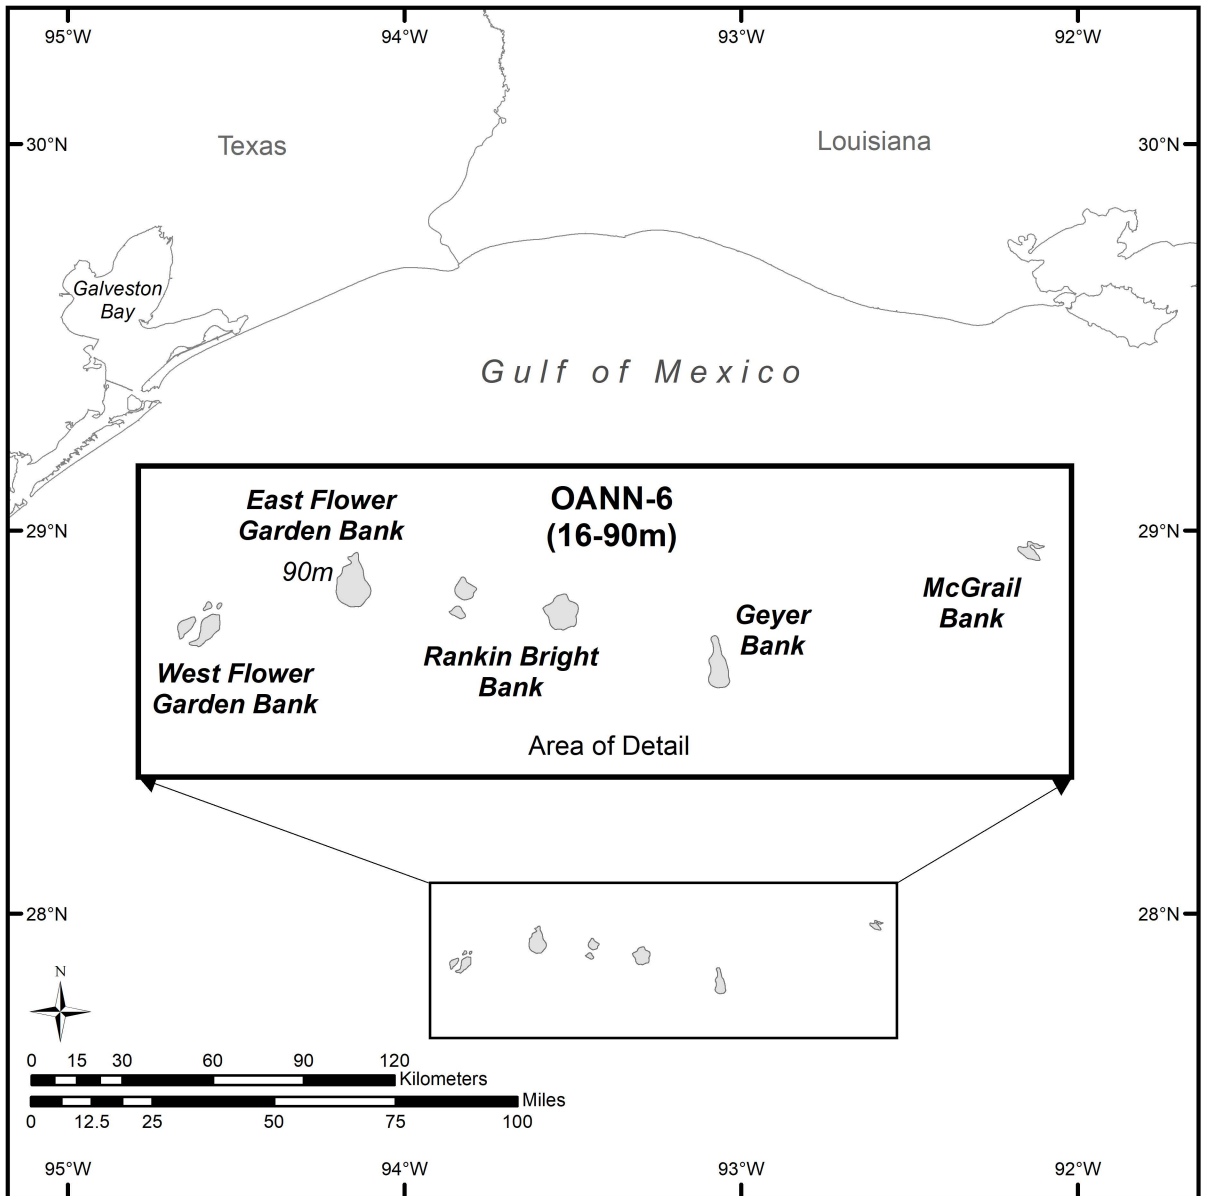

Orbicella annularis OANN-6 Unit

Map 1.6

This map illustrates *Orbicella annularis* critical habitat. For clarification of the critical habitat definition, please refer to the narrative description.