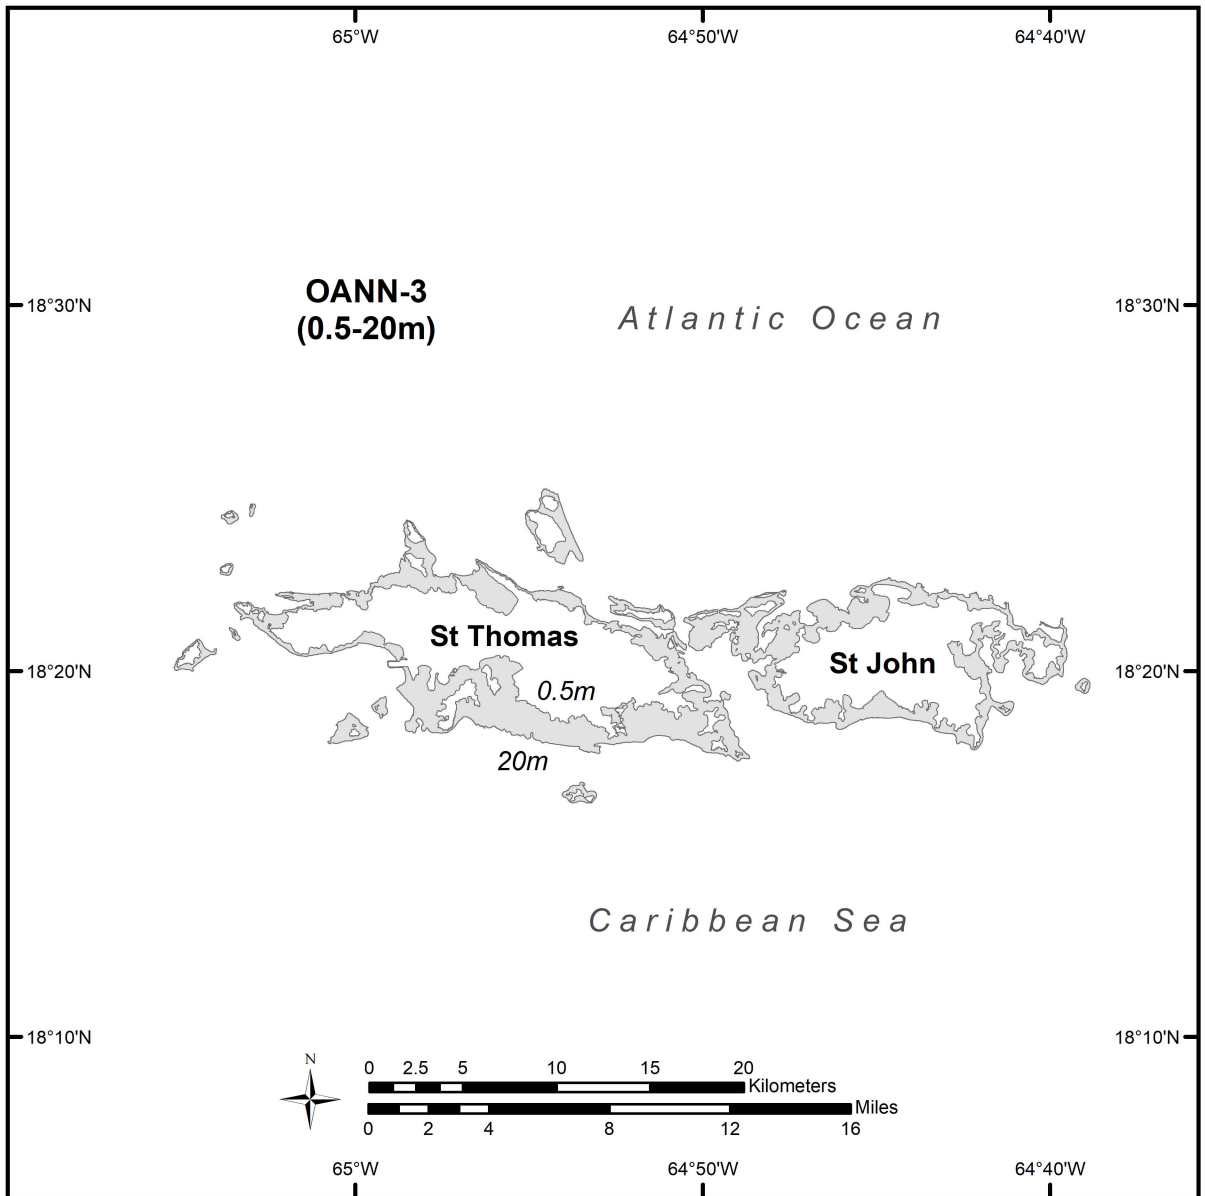

Orbicella annularis OANN-1 Unit

Map 1.1

Legend

 *Orbicella annularis* Critical Habitat

This map illustrates *Orbicella annularis* critical habitat. For clarification of the critical habitat definition, please refer to the narrative description.
GMFMC - Gulf of Mexico Fishery Management Council, SAFMC - South Atlantic Fishery Management Council.

Legend

 *Orbicella annularis* Critical Habitat

This map illustrates *Orbicella annularis* critical habitat. For clarification of the critical habitat definition, please refer to the narrative description.