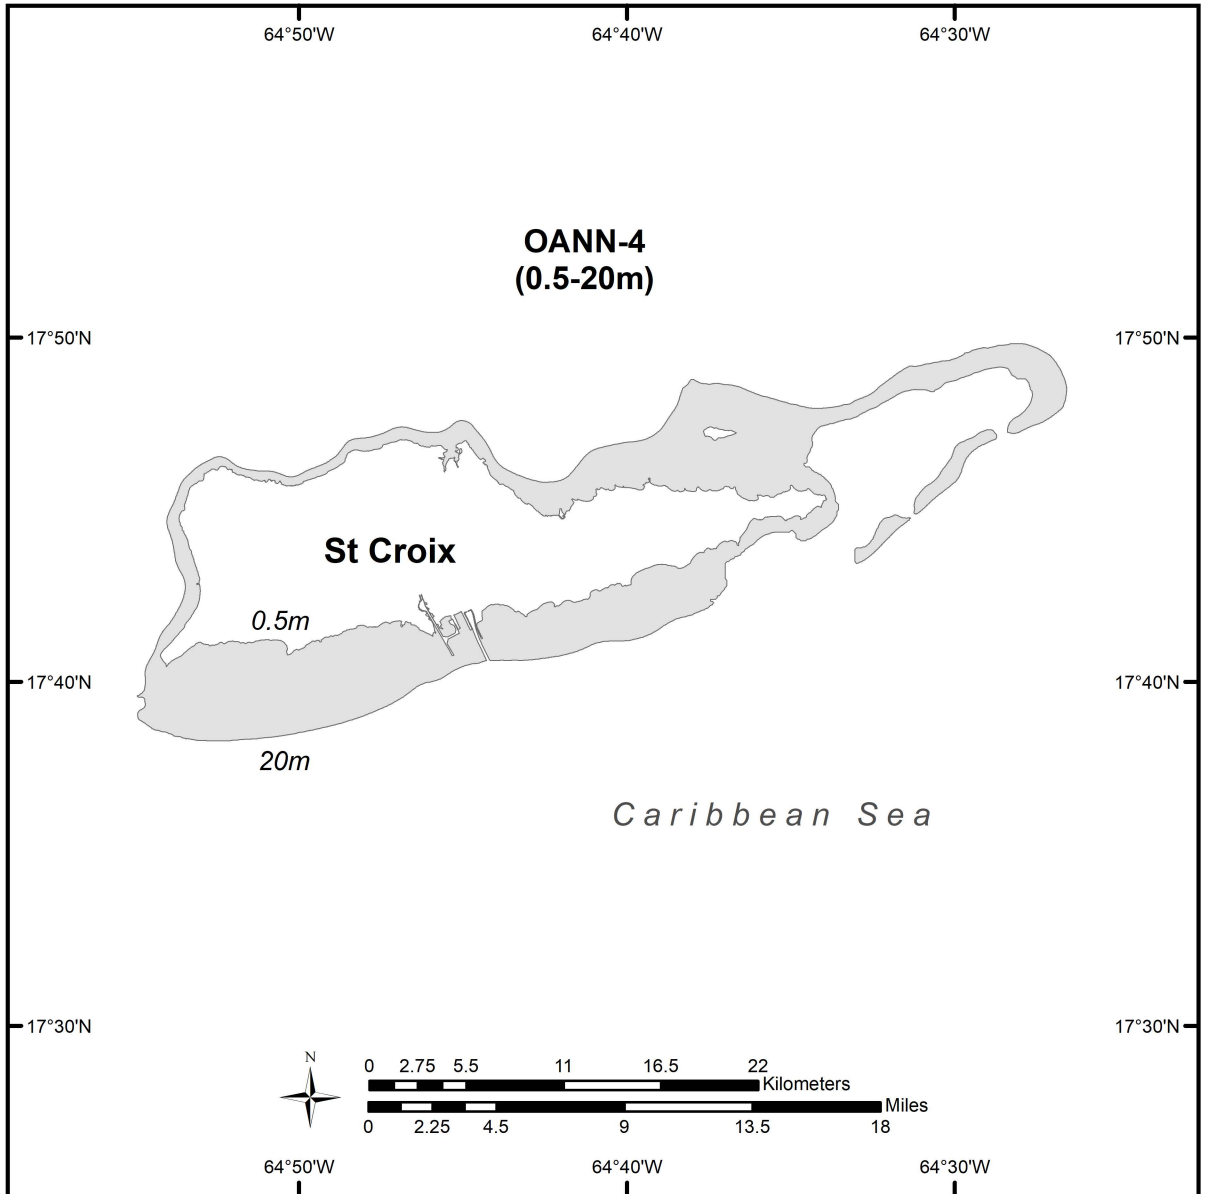

Orbicella annularis OANN-1 Unit

Map 1.1

Legend

 *Orbicella annularis* Critical Habitat

This map illustrates *Orbicella annularis* critical habitat. For clarification of the critical habitat definition, please refer to the narrative description.
GMFMC - Gulf of Mexico Fishery Management Council, SAFMC - South Atlantic Fishery Management Council.

Legend

 *Orbicella annularis* Critical Habitat

This map illustrates *Orbicella annularis* critical habitat. For clarification of the critical habitat definition, please refer to the narrative description.