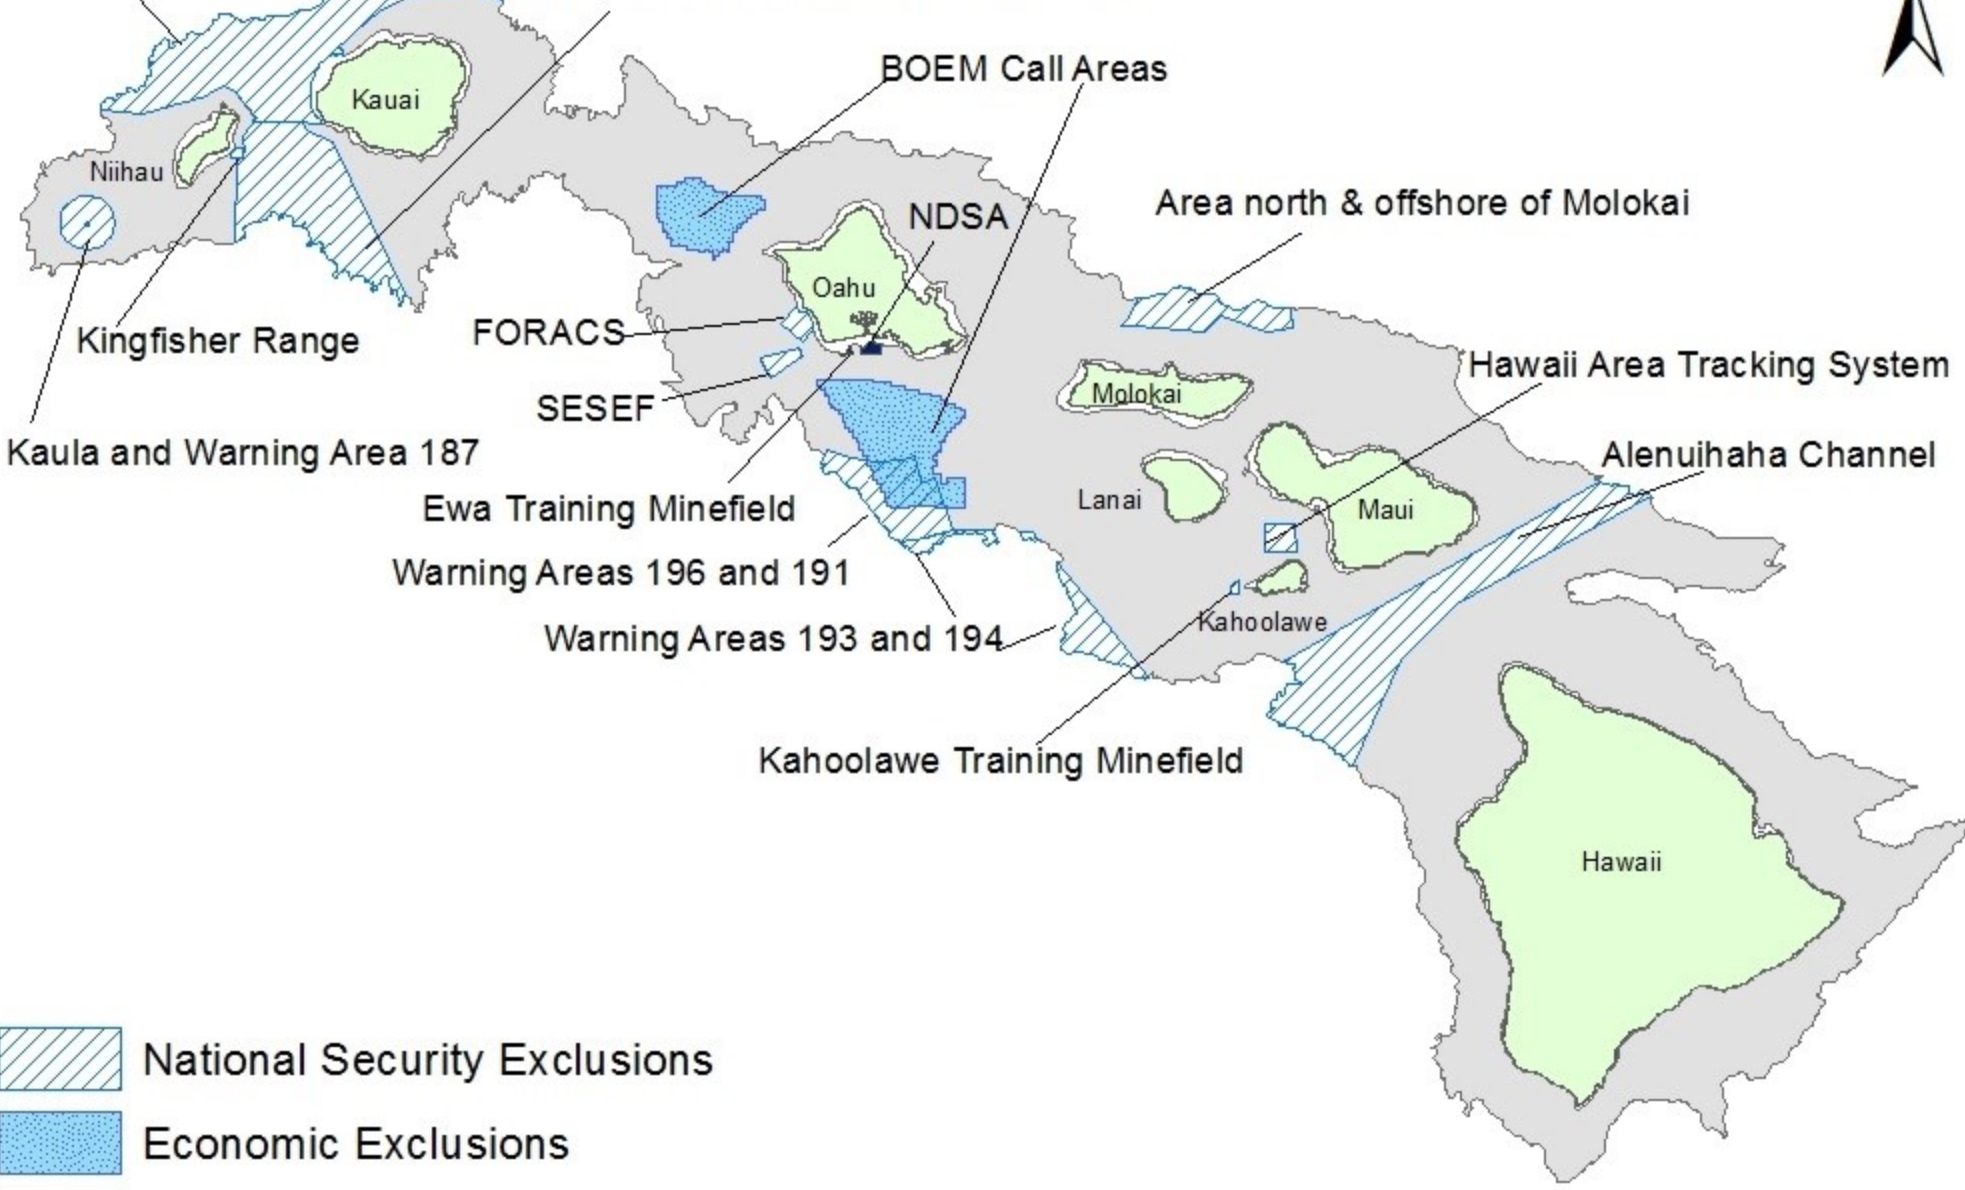

Warning Area 188 and
PMRF Offshore Areas

Kaulakahi Channel Portion of W-186

BOEM Call Areas

Niihau

Kauai

Oahu

Molokai

Lanai

Maui

Kahoolawe

Hawaii

Kingfisher Range

FORACS

SESEF

Kaula and Warning Area 187

Ewa Training Minefield

Warning Areas 196 and 191

Warning Areas 193 and 194

Kahoolawe Training Minefield

Area north & offshore of Molokai

Hawaii Area Tracking System

Alenuihaha Channel

 National Security Exclusions

 Economic Exclusions